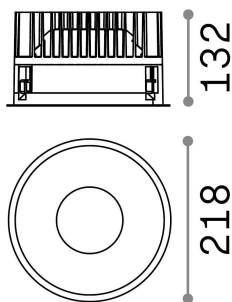

General info

Technical - Recessed lights

Indoor ceiling recessed projector with integrated LED sources, enhanced protection and direct light emission

Ean	8021696266596
Item	OFF FI 42W 3000K BK
Installation	Recessed (Ceiling)
Guarantee	5 years
Gross weight	2.08 kg
Volume	0.009396 m ³

Technical info

Net weight	1.85 kg
Insulation class	II
Protection index	IP20
Compliance	CE
Operating temperature	0° ~ +40 °C
Full load efficiency	X
Dimmer	NO, On-Off
Power output	220-240 V AC 50/60 Hz
Power supply	Separate, included Replaceable (by qualified operators only), electronic, tridonic
Recessed specifications	Ø 205 - h. ≥ 180 , 1-25
Front protection index	IP54
Accessories not included	Dimmable driver, Black reflector

Source info

Integrated source	Integrated LED module
Replaceable source	Replaceable (by qualified operators only)
Power	42 W
Emission	Direct
Max consumption	max 42 W
Features LED	LED COB CITIZEN
CCT LED	3000 K
Duration LED (t. 25°C)	50000 h
CRI	> 90
SDCM	3
Light beam	60°
UGR Maximum	< 19
Light beam flux	4150 lm
Useful light flux	3320 lm
Standby power	< 0.50 W