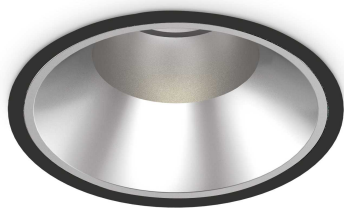

General info

Technical - Recessed lights

Indoor ceiling recessed projector with integrated LED sources, enhanced protection and direct light emission

Ean	8021696266596
Item	OFF FI 42W 3000K BK
Installation	Recessed (Ceiling)
Guarantee	5 years
Gross weight	2.08 kg
Volume	0.009396 m ³

Technical info

Net weight	1.85 kg
Insulation class	II
Protection index	IP20
Compliance	CE
Operating temperature	0° ~ +40 °C
Full load efficiency	X
Dimmer	NO, On-Off
Power output	220-240 V AC 50/60 Hz
Power supply	Separate, included Replaceable (by qualified operators only), electronic, tridonic
Recessed specifications	Ø 205 - h. ≥ 180 , 1-25
Front protection index	IP54
Accessories not included	Dimmable driver, Black reflector

Source info

Integrated source	Integrated LED module
Replaceable source	Replaceable (by qualified operators only)
Power	42 W
Emission	Direct
Max consumption	max 42 W
Features LED	LED COB CITIZEN
CCT LED	3000 K
Duration LED (t. 25°C)	50000 h
CRI	> 90
SDCM	3
Light beam	60°
UGR Maximum	< 19
Light beam flux	4150 lm
Useful light flux	3320 lm
Standby power	< 0.50 W